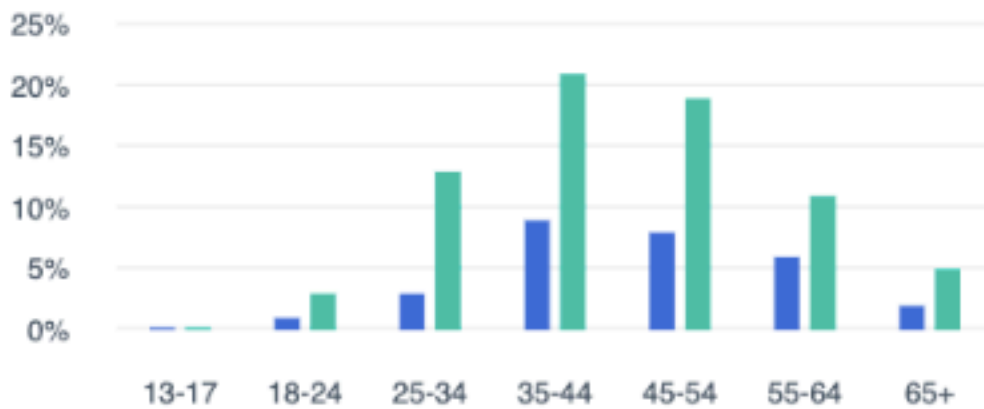

Are you satisfied with this ad?

No Yes

Audience

This ad reached 2,133 people in your audience.

By clicking Add Budget, you agree to Facebook's [Terms & Conditions](#) | [Help Center](#) Close

Audience

...

This ad reached **2,133** people in your audience.

People

Placements

Locations

28.3% Women **71.7% Men**

Audience Name

Hemp program

Location - Living In

United States: Maine

Age

18 - 65+